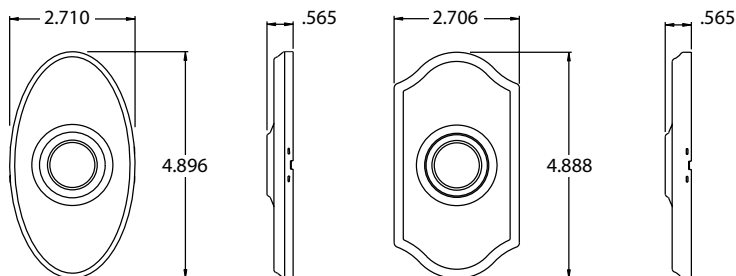

15
Satin
Nickel

26D
Brushed
Chrome

514
Iron
Black

Dimensions:

WEISER LOCK®

Quality. Innovation. *Since 1904.*

19701 DaVinci • Lake Forest, CA 92610
www.weiserlock.com • 1-800-677-LOCK