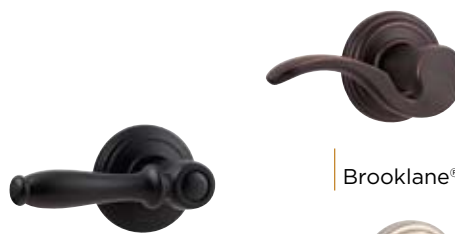

Upgrade your lever to give
your home a designer touch

Arched Rose with
Commonwealth lever

Designer Roses

- Two decorative rose styles - Arched and Oval
- Easily installs on any Weiser Lock Collections reversible lever chassis*
- Sold as an accessory or configured with a lever

*Not available with pin and tumbler keyed entry product

WEISER LOCK[®]
Quality. Innovation. *Since 1904.*

Designer Roses

Two rose styles:
Arched and Oval

Arched Rose

Oval Rose

Install roses on any of the following Weiser Lock Collections™ levers:

Ashfield™

Brooklane®

Avalon™

Commonwealth®

Pembroke™

*Not available with pin and tumbler keyed entry product

Finishes:

11P
Venetian
Bronze

15
Satin
Nickel

26D
Brushed
Chrome

514
Iron
Black

Dimensions:

WEISER LOCK®

Quality. Innovation. *Since 1904.*

19701 DaVinci • Lake Forest, CA 92610
www.weiserlock.com • 1-800-677-LOCK