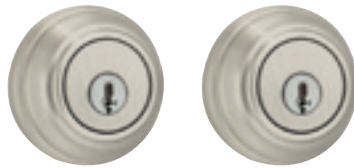

Knobsets

Hancock

Laurel

LIFETIME
MECHANICAL WARRANTY

LIFETIME
FINISH WARRANTY

15 Satin Nickel

Leversets

Ashfield

Avalon

Brooklane

Commonwealth

Deadbolts

Single Cylinder
CD9740

Double Cylinder
CD9370

15 Satin Nickel

COORDINATE YOUR DOOR HARDWARE WITH
MATCHING BATH ACCESSORIES

Avalon.

REDMOND.

ASHFIELD

Collections[®] by WEISER LOCK

3
Bright Brass

5
Antique Brass

11P
Venetian Bronze™

15
Satin Nickel

26
Bright Chrome

26D
Satin Chrome

502
Rustic Pewter

514
Black

WEISER LOCK[®]
Quality. Innovation. *since 1904*

19701 DaVinci
Lake Forest, CA 92610
1.800.677.LOCK (5625)
www.weiserlock.com
Form No. L09500CL
rev. 11/06