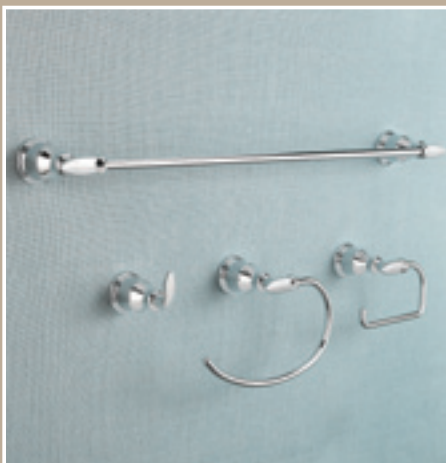

Avalon

Brooklane

Commonwealth

Deadbolts

Single Cylinder
CD9740

Double Cylinder
CD9370

15 Satin Nickel

COORDINATE YOUR DOOR HARDWARE WITH
MATCHING BATH ACCESSORIES

26
Bright Chrome

26D
Satin Chrome

502
Rustic Pewter

514
Black

WEISER LOCK[®]
Quality. Innovation. *since 1904*

19701 DaVinci
Lake Forest, CA 92610
1.800.677.LOCK (5625)
www.weiserlock.com
Form No. L09500CL
rev. 11/06