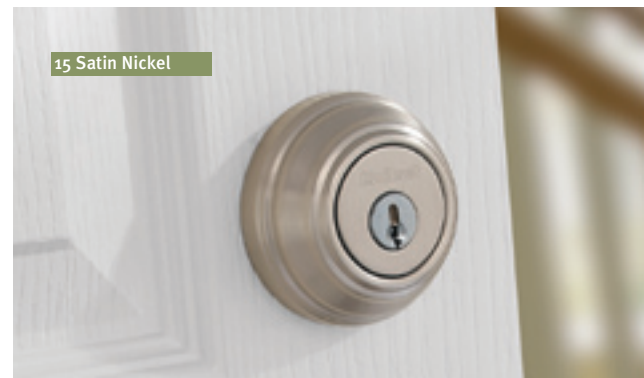

Knobsets

Hancock

Laurel

LIFETIME
MECHANICAL WARRANTY

LIFETIME
FINISH WARRANTY

15 Satin Nickel

Leversets

Ashfield

Avalon

Brooklane

Commonwealth

Deadbolts

Single Cylinder
CD9740

Double Cylinder
CD9370

15 Satin Nickel

COORDINATE YOUR DOOR HARDWARE WITH
MATCHING BATH ACCESSORIES

Avalon.

REDMOND.

ASHFIELD

Collections[®] by WEISER LOCK

3
Bright Brass

5
Antique Brass

11P
Venetian Bronze™

15
Satin Nickel