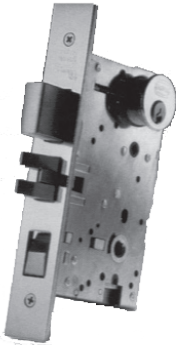

MORTISE LOCK BODIES

Lock Bodies - Handed

Product #	Description	Finish	
		US3	US26
001500A	2½" backset • handle set x knob "A" function (Standard)	●	
001500F	2½" backset • handle set x knob "F" function (Panic Proof)		●
001600A	2½" backset • handle set x knob "A" function (Standard)	●	●
001600F	2½" backset • handle set x knob "F" function (Panic Proof)	⊗	●

⊗ Discontinued when out of stock. Please specify Left Hand (LH) or Right Hand (RH) when ordering.

MORTISE CYLINDERS

Cylinders

Product #	Description	Finish	
		US3	US26
80101	1" cylinder	●	●
80102	1⅝" cylinder	●	●
80103	1¼" cylinder	●	

LOCK/LATCH COMPONENTS

Latches (Include Faceplate & 013 Strike)

Product #	Description	Finish		
		US3	US26	US26D
105KPA38T	2¾" backset • tubular passage knob latch • 7mm hub	●	●	●
105LPA34T	2¾" backset • tubular passage lever latch • 7mm hub	●		
105LPA38T	2¾" backset • tubular passage lever latch • 7mm hub	●		●
106KPR38T	2¾" backset • tubular privacy knob latch • 7mm hub	●	●	●
106LPR38T	2¾" backset • tubular privacy lever latch • 7mm hub	●	●	●
109	2¾" backset • tubular latch for knobs with square hub for 7mm spindle	⊗		
110	2¾" backset tubular latch for levers with square hub for 7mm spindle-pitched	⊗		

⊗ Discontinued when out of stock.