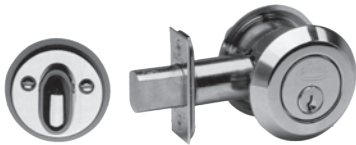

# AUXILIARY DEADBOLT KITS

**D0806A3438** • Deadbolt for doors 1 $\frac{3}{4}$ " with 2 $\frac{3}{8}$ " Backset

Finish

Product #	Description	US15	US26	US26D	USMB
<b>D0806A3438</b>	Modern Collar • 9/16" Projection • Single cylinder deadbolt	•	•	•	•

**D0806LA3438** • Deadbolt for doors 1 $\frac{3}{4}$ " with 2 $\frac{3}{8}$ " Backset

Finish

Product #	Description	US15	US26	US26D	USMB
<b>D0806LA3438</b>	Modern Low Profile Collar • $\frac{3}{8}$ " Projection • Single cylinder deadbolt	•	•	•	•