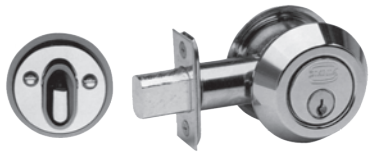

## WESTHAMPTON Handleset with interior 294 Knob Trim ▪ Handed

Product #	Description	Finish	
		MB	SB
294	Panic - Proof (F)	●	●
	Pair Dummy (PD)	●	●

Please specify Left Hand (LH) or Right Hand (RH) when ordering.

# AUXILIARY DEADBOLT KITS

**D0806A3438** • Deadbolt for doors 1 $\frac{3}{4}$ " with 2 $\frac{3}{8}$ " Backset

Finish

Product #	Description	US15	US26	US26D	USMB
<b>D0806A3438</b>	Modern Collar • 9/16" Projection • Single cylinder deadbolt	•	•	•	•