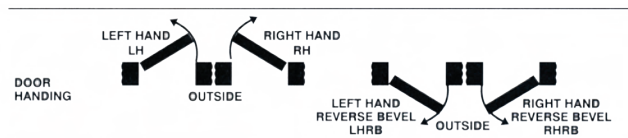

## AVAILABLE FINISHES

Code	Description
US3	Polished Brass, Lacquered
US10B	Oil-Rubbed Bronze, Lacquered
US15	Satin Nickel Plated, Lacquered
US26	Polished Chrome Plated
US26D	Satin Chrome Plated
US32D	Brushed Stainless Steel
MB	MAX•BRASS®
SB	Shaded Bronze, Lacquered
VB	Vintage Bronze
VI	Vintage Iron

## How to Determine the Hand of Door

For all swinging doors - viewing the door from the outside: If the hinges are on the right side of the door, then the door is right handed. If the hinges are on the left side, then the door is left handed.