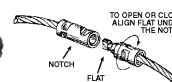

- Leather zipper key case.
- Detachable key hook lever

LU93601 1/Card 6-Hook **EZ# 010066**

Key Rings

- Spring sleeve key ring
- Measures: 3/4" x 2"

LU70402 2/Card **EZ# 010036**

- 31601**
 • 24" stainless steel neck chain, 3/32" diameter

LU31402 2/Cd
LU31601 1/Cd

- 31402**
 • 4 1/2" ball chain

EZ# 009989
EZ# 009990

- Twisty - strong, flexible corrosion-resistant cable
- Patented locking connector

LU81101 1/Cd - 4-3/4", Nylon Coated **EZ# 010049**
LU84101 1/Cd - 4-3/4", Thin Stainless **EZ# 010050**

- Flex-o-loc - strong, flexible corrosion-resistant cable
- Patented ball-knob and socket locks and unlocks easily
- Nylon coated, stainless steel. 4-3/4" long

LU71101 1/Card **EZ# 010039**
LU71124 24/Card **EZ# 071013**