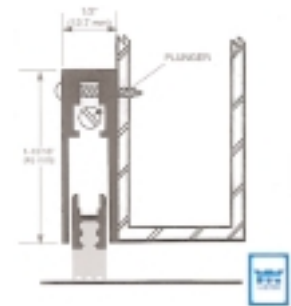

Mfg # **Length** **EZ #**
CWCT16 36 36" **037313**

1/2" High Extruded Aluminum

Mfg # **Width** **Length** **EZ #**
CWCT11 36 6" 36" **037313**
CWCT11 72 6" 72" **035328**
CWCT32 72 8" 72" **073804**

Extruded aluminum 5" wide x 1/2" high with vinyl bumper

Mfg # **Length** **EZ #**
CWCT39 36 36" **035329**
CWCT39 72 72" **035330**

Automatic Door Bottom

Extruded aluminum combined with closed cell sponge cell neoprene is activated when plunger depress against door stop to seal out draft, sound & light. Maximum drop is 5/8" **EZ # 035331**