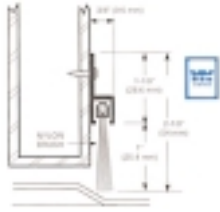

Astrigals & Sweeps

Extruded aluminum door sweep with vinyl insert

Mfg # **Length** **EZ #**
CWW4 36 36" **035336**

Extruded aluminum T Astrigal 1 3/4" Wide with brush pile.

Mfg # **Length** **EZ #**
CWW9 7 7' **035338**

Extruded aluminum Flat Astrigal

Mfg # **Length** **EZ #**
CWW8 7 7' **035337**

Clear anodized extruded aluminum sweep with black solid neoprene sweep. Fire rated. 36" Width

Mfg # **EZ #**
CWW13S36 **035339**