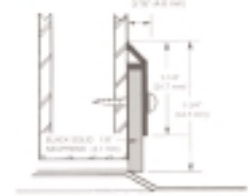

Astrigals & Sweeps

Extruded aluminum door sweep with vinyl insert

Mfg # **Length** **EZ #**
CWW4 36 36" **035336**

Extruded aluminum T Astrigal 1 3/4" Wide with brush pile.

Mfg # **Length** **EZ #**
CWW9 7 7' **035338**

Extruded aluminum Flat Astrigal

Mfg # **Length** **EZ #**
CWW8 7 7' **035337**

Clear anodized extruded aluminum sweep with black solid neoprene sweep. Fire rated. 36" Width

Mfg # **EZ #**
CWW13S36 **035339**