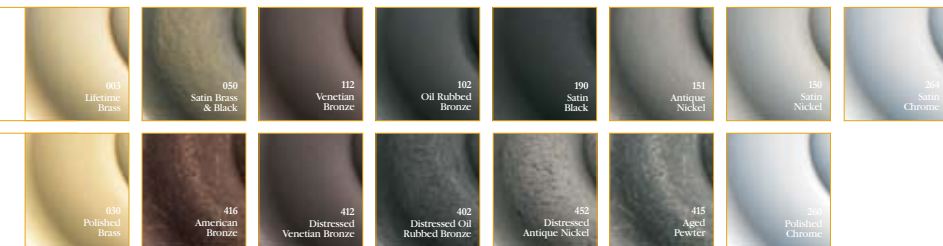

5437.030.PSEB

5455.112.PSEA

5405.030.D1JS

5405.260.D1JSR

5425.150.D1JO

5425.150.D1JOR

5437.260.D1JB

5455.452.D1JA

Choose Baldwin Images hardware in any of these beautiful finishes.

Easy three part ordering for a custom style!

5455 = Images knob or lever style

+

452 = your choice of finish

+

D1JA = part code for Deadbolt escutcheon, 10" Arched