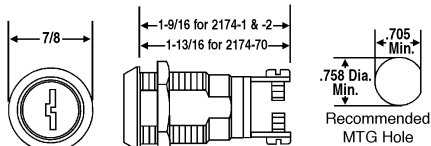

## ACE 7 Pin Screw Type Lock

360° key rotation with keypull every 90°

<b>Mfg #</b>	<b>EZ#</b>
CHSA4107KD ◆	002467
CHSA4107KA7341 ◆	026185

## Double Bitted Switch Locks

Single Pole, Single Throw. Eleven criss-cross blade tumbler plug in 3/4" dia. barrel with one flat .700" across.

Barrels are plated in bright chrome. Switches are U.L. recognized

2174-2DC: "A" - 1-9/16", "T" - 11/16"

2174-70DC: "A" - 1-7/8", "T" - 1"

<b>Mfg #</b>	<b>Lock #</b>	<b>EZ #</b>
<b>Maintained</b>		
CH2174 2KA2001 ◆	C2174-1DC	026190
CH2174 2KA2007 ◆	C2174-1DC	026184

<b>Momentary</b>		
CH2174 70KD ◆	2174-70DC	002498
CH2174 70KA2001 ◆	2174-70DC	026191
CH2174 70KA2007 ◆	2174-70DC	026192

## KEYLOC™ Tamper Evident Key Ring

- 4" vinyl coated cable assembly.
- Resistant to cutting.
- Tampering of any kind revealed immediately.

CH99169 ◆  
EZ # 070299

◆ Denotes that the item was NOT stocked at print time of this catalogue. However, all items marked like this are generally available in 2 to 6 weeks.