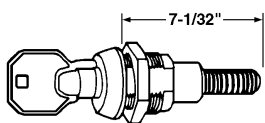

## ACE 7 Pin Screw Type Lock

360° key rotation with keypull every 90°

<b>Mfg #</b>	<b>EZ#</b>
CHSA4107KD ◆	002467
CHSA4107KA7341 ◆	026185

## Double Bitted Switch Locks

Single Pole, Single Throw. Eleven criss-cross blade tumbler plug in 3/4" dia. barrel with one flat .700" across.

Barrels are plated in bright chrome. Switches are U.L. recognized

2174-2DC: "A" - 1-9/16", "T" - 11/16"

2174-70DC: "A" - 1-7/8", "T" - 1"

<b>Mfg #</b>	<b>Lock #</b>	<b>EZ #</b>
<b>Maintained</b>		
CH2174 2KA2001 ◆	C2174-1DC	026190
CH2174 2KA2007 ◆	C2174-1DC	026184

<b>Momentary</b>		
CH2174 70KD ◆	2174-70DC	002498
CH2174 70KA2001 ◆	2174-70DC	026191
CH2174 70KA2007 ◆	2174-70DC	026192

## KEYLOC™ Tamper Evident Key Ring

- 4" vinyl coated cable assembly.
- Resistant to cutting.
- Tampering of any kind revealed immediately.

CH99169 ◆  
EZ # 070299

◆ Denotes that the item was NOT stocked at print time of this catalogue. However, all items marked like this are generally available in 2 to 6 weeks.