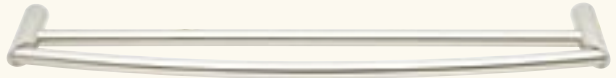

RAISING THE BAR

BALDWIN®

Setting a new standard in modern bath hardware, the Anzio™ and Cecina™ bath families from Baldwin combine elegant styling with a stunning contemporary approach to bath design. Available in three finishes, these collections add the perfect touch to the contemporary bath.

- > Solid brass construction
- > Easy installation
- > Lifetime Guarantee

ANZIO™

3461.260
18", 24", 30" Towel Bar

3462.260
24" Double Towel Bar

3468.260
24" Glass Shelf

3463.260.SP
Tissue Roll Holder

3463.260
Tissue Roll Holder

3465.260
Robe Hook

3464.260
Towel Ring

3467.260
Wall Mounted Tumbler/
Toothbrush Holder

3466.260
Wall Mounted
Soap Dish

CECINA™

3491.150
18", 24", 30" Towel Bar

3492.150
24" Double Towel Bar

3498.150
19" Glass Shelf

3493.150.SP
Tissue Roll Holder

3493.150
Tissue Roll Holder

3495.150
Robe Hook

3494.150
Towel Ring

3497.150
Wall Mounted Tumbler/
Toothbrush Holder

3496.150
Wall Mounted
Soap Dish

STANDARD FINISHES AVAILABLE: